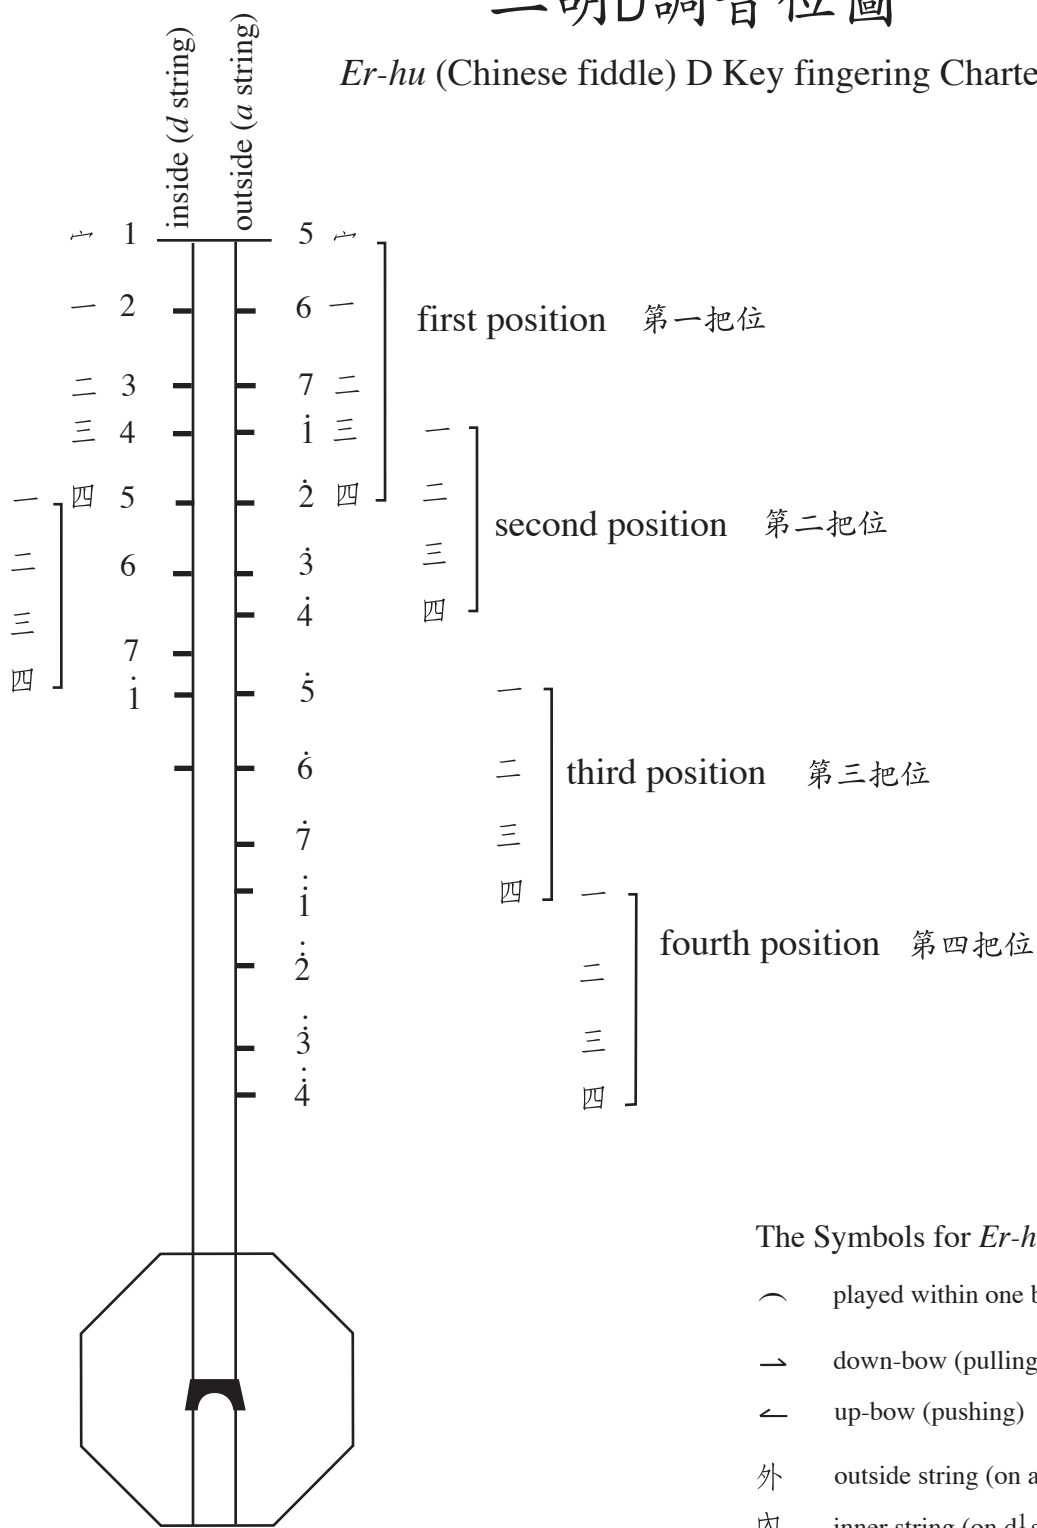

二胡D調音位圖

Er-hu (Chinese fiddle) D Key fingering Charter

The Symbols for *Er-hu*

- ↖ played within one bow (one direction)
- ↘ down-bow (pulling)
- ↙ up-bow (pushing)
- 外 outside string (on a¹ string)
- 內 inner string (on d¹ string)
- ↖ open strings, open fingers of left hand on both strings
- 一 index-finger: curve your index-finger of the left hand and touch the string.
- 二 middle-finger
- 三 ring finger
- 四 little-finger