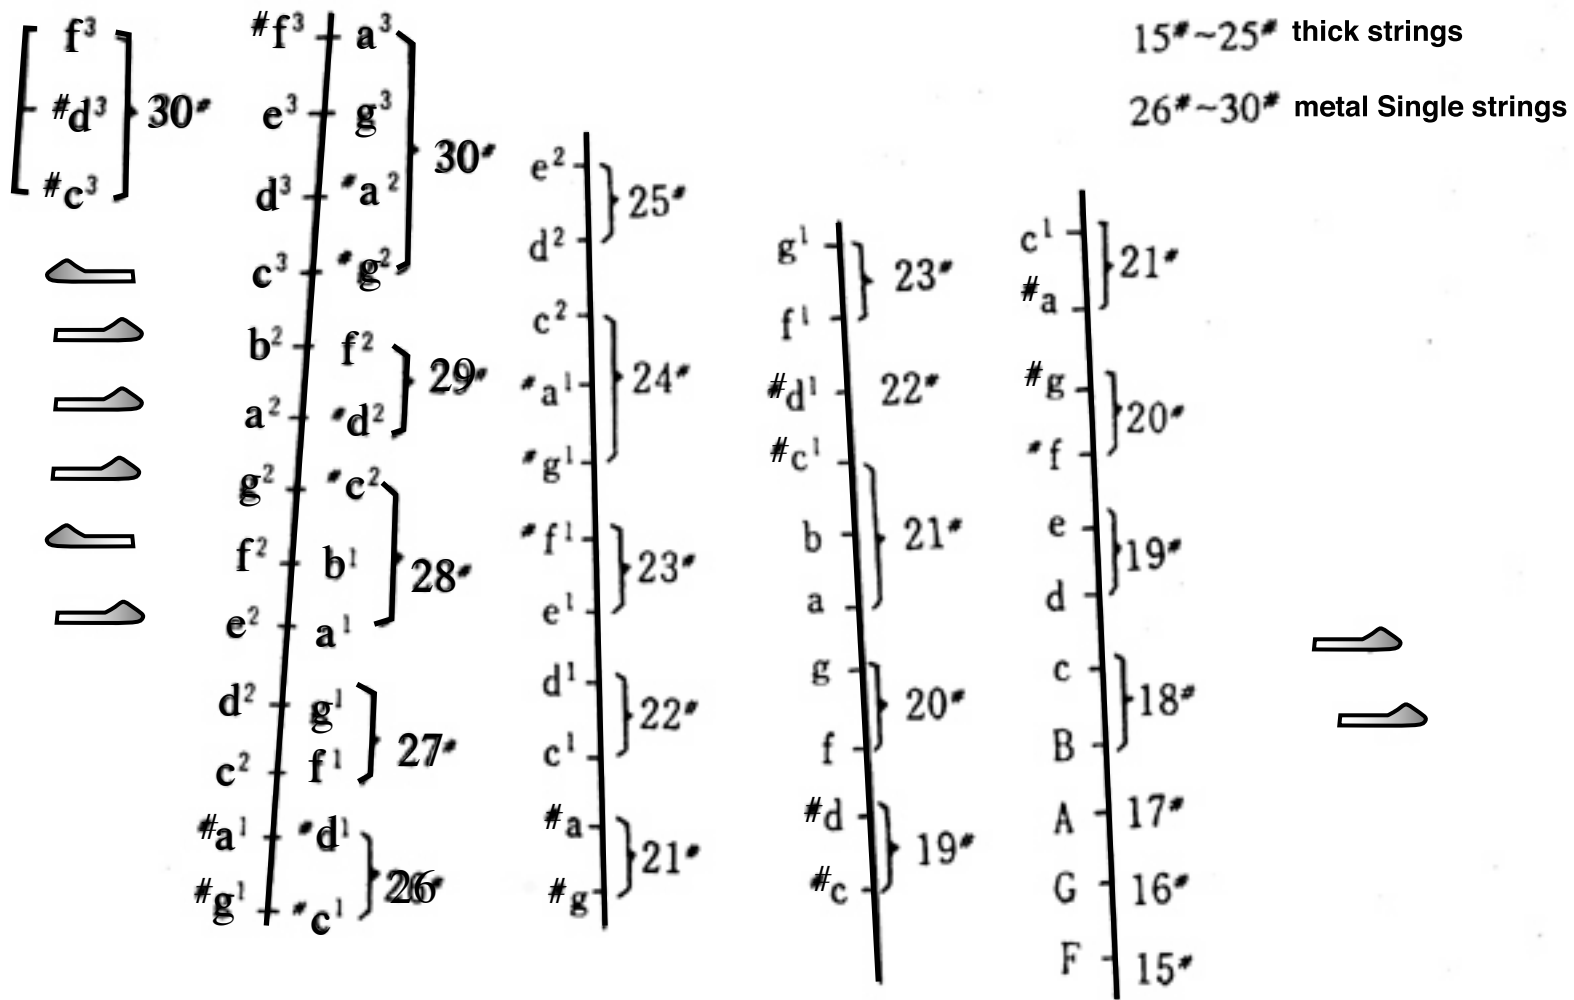

402型扬琴调音表

Beijing Model 402 Yangqin Tuning Chart